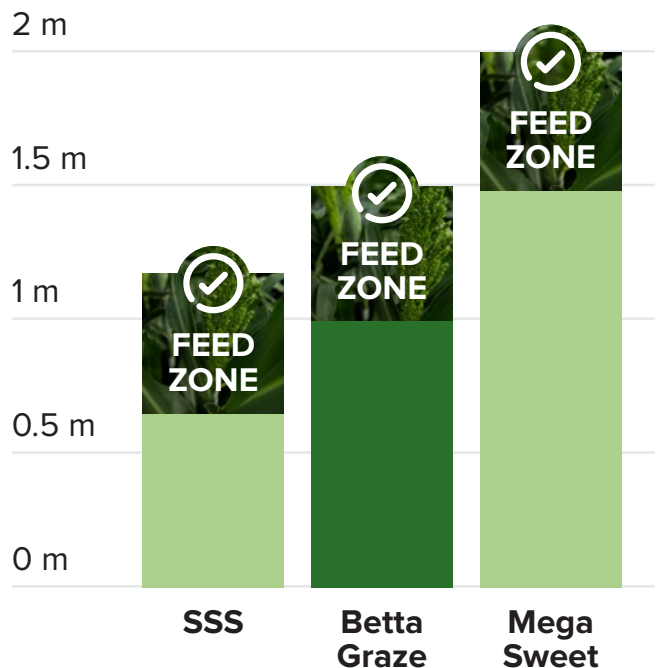

At what height should I graze my summer forage?

Pioneer® brand seeds are produced and distributed in Australia by GenTech Seeds, a Yates Family Business